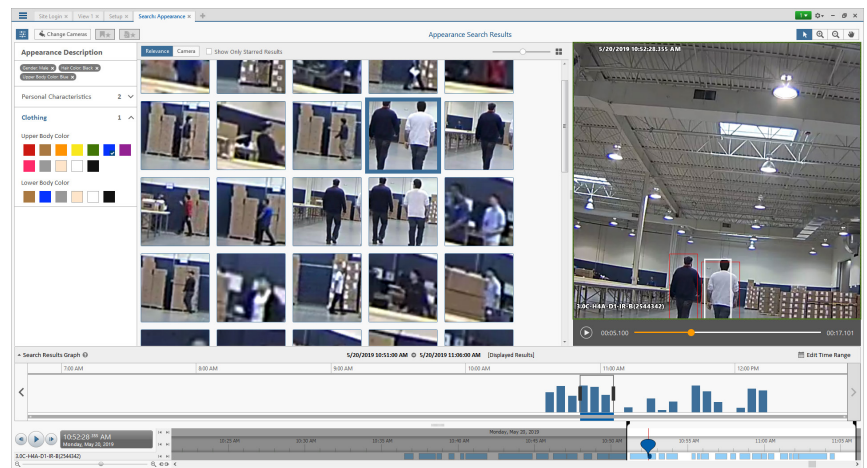

Purpose-Built Appliances Validated for Avigilon

Guaranteed performance with Avigilon Appearance Search™ functionality

BCD offers a variety of hardware builds for Avigilon Control Center (ACC) that have been tested and validated by our team of certified engineers to ensure maximum performance and a seamless user experience. Each system is pre-configured and pre-installed with the ACC license to provide integrators and end-users with a turnkey solution right out of the box.

Avigilon Appearance Search™

Internal testing in BCD's Innovation Center has validated the Appearance Search functionality on a variety of platforms, including the BCD-208X, BCD-214X, BCD-218X, BCD-226X and comparable Enterprise Performance Series appliances.