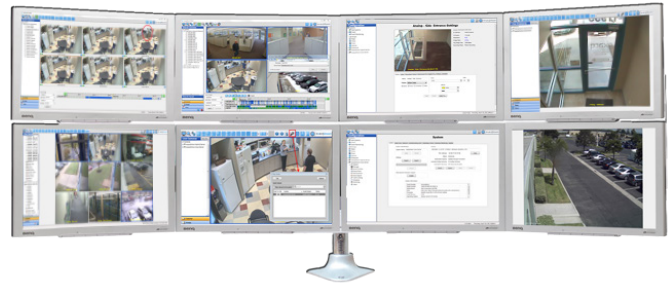

STANDARD SERIES

- 24/7 Duty Cycle SATA Drives
- Windows Server 2019
- Intel® Xeon® Silver 4210 Processor
- Up to 416TB Raw Storage

PREMIUM SERIES

- Dual Port SAS drives
- Windows Server 2019
- Dual Intel® Xeon® Silver 4216 Processors
- Up to 416TB Raw Storage

WORKSTATIONS

- 24/7 Duty Cycle SATA Drives
- Windows 10 Pro
- Intel® Core™ Processor
- NVIDIA Quadro P620 Graphics Card

exacqVision VMS

BCD's hardware supports the full functionality of the exacq VMS on various platforms.